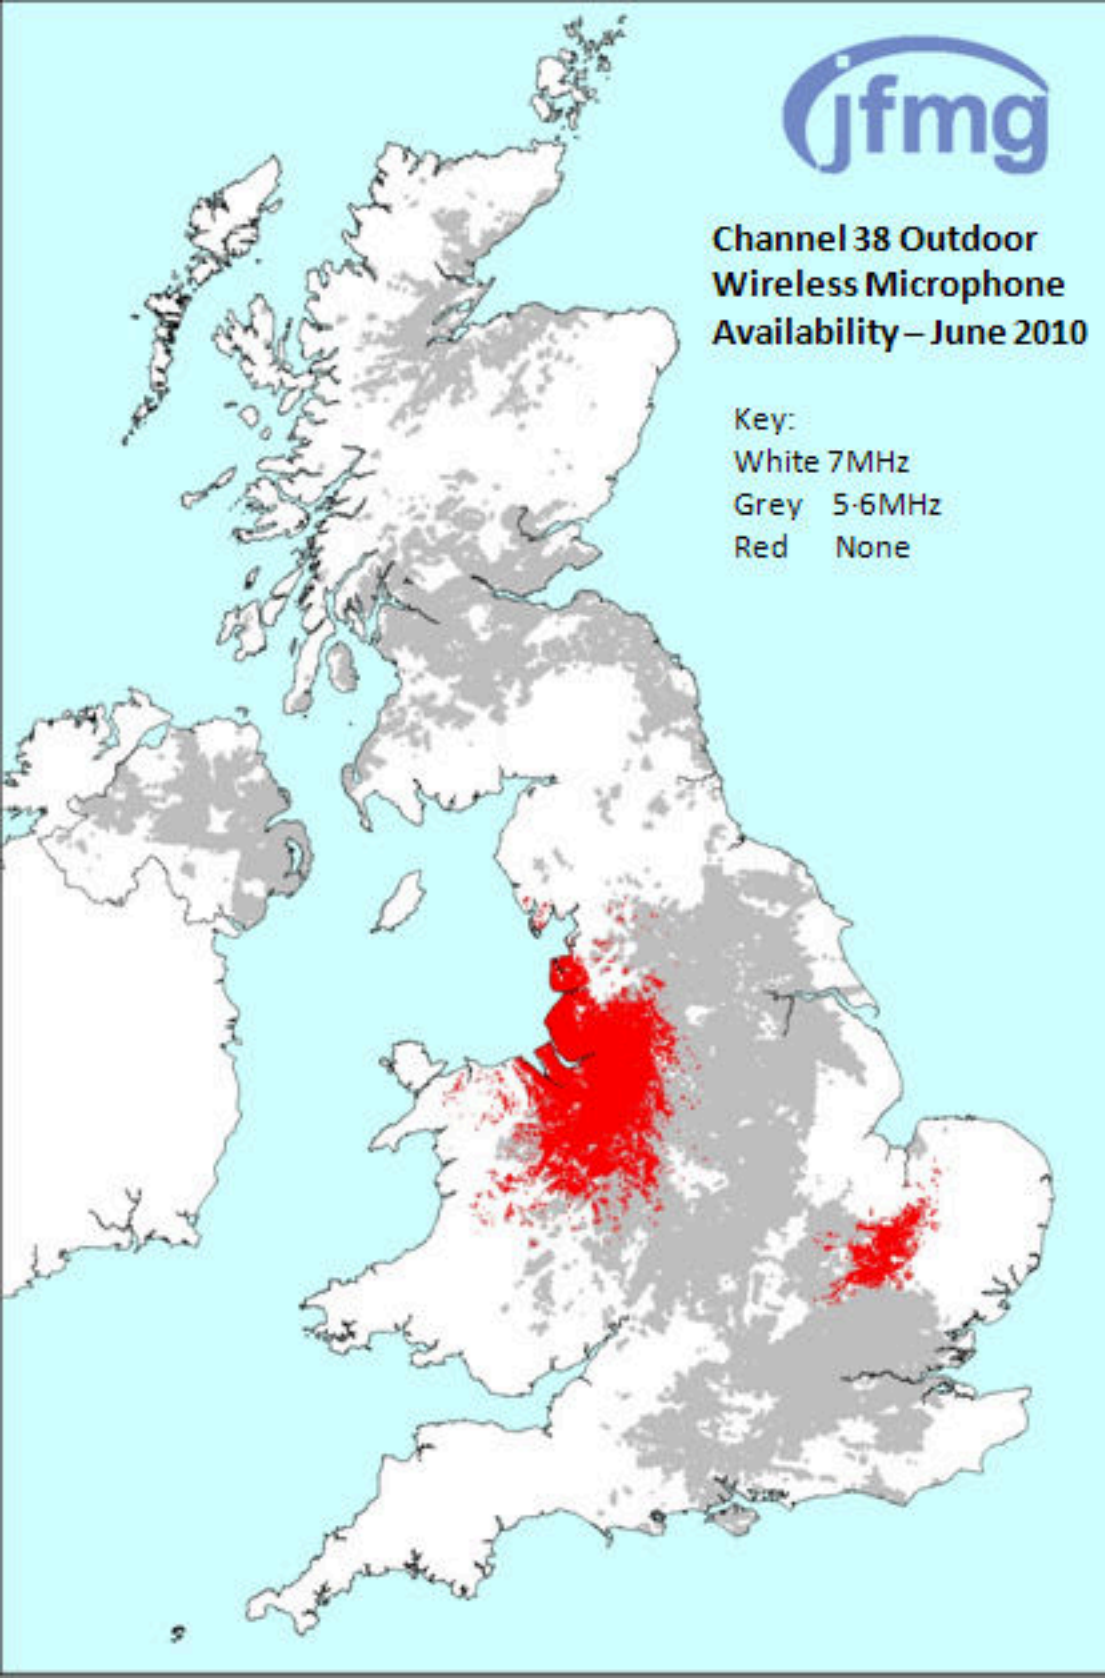

**Channel 38 Outdoor  
Wireless Microphone  
Availability – June 2010**

Key:  
White 7MHz  
Grey 5-6MHz  
Red None

**Channel 38 Outdoor  
Wireless Microphone  
Availability – Sept 2011**

Key:  
White 7MHz  
Grey 5-6MHz