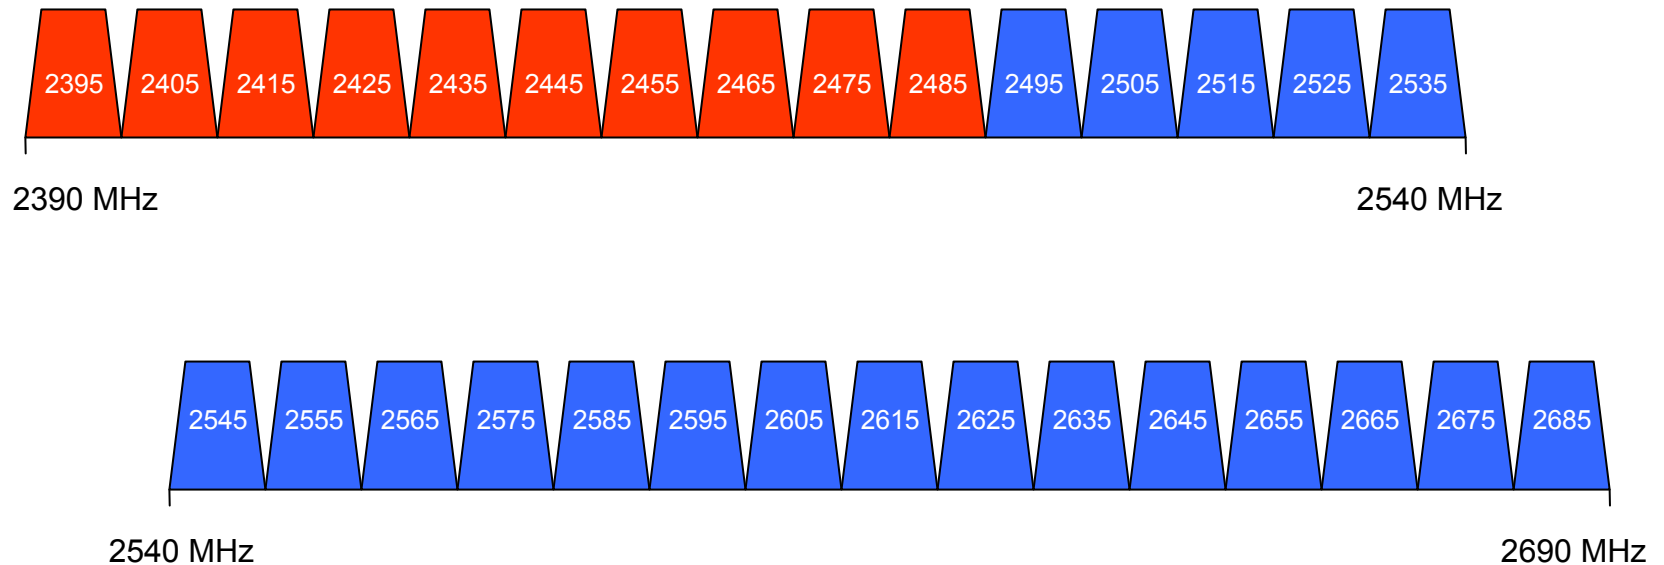

2.39 - 2.69 GHz Band Plan - 10 MHz Raster Digital Overlay

All channels subject to geographic restrictions.

These channels not available in Northern Ireland

Eng: PDG
Issue: 1
Date: 12/3/2003